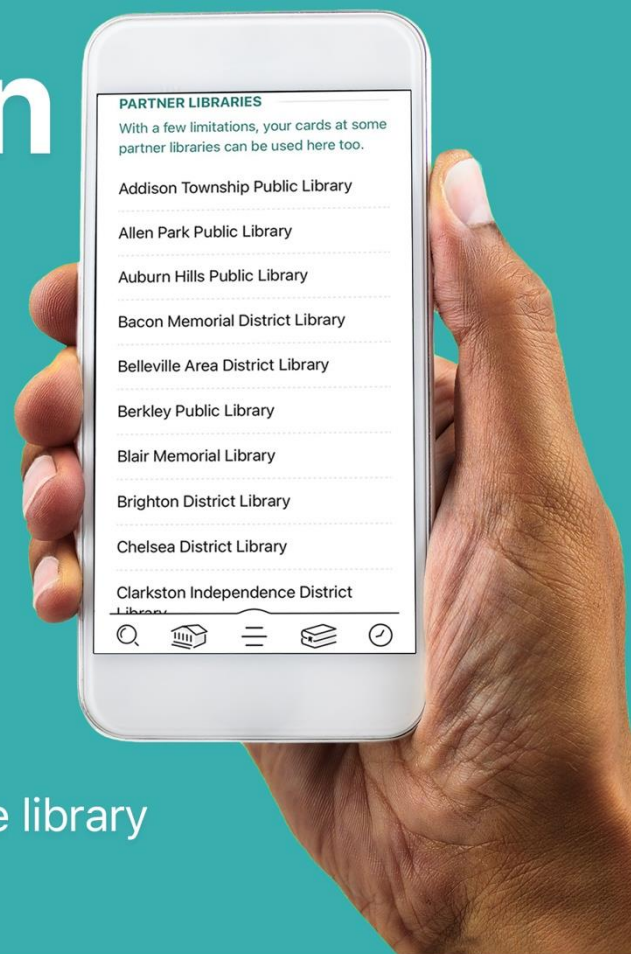

You now have access to even more books!

To add your card for a partner library:

1. Go to MENU > Add Library
2. Search for the partner library and open it.
3. Tap **Sign In With My Card**.
4. Under "Partner Libraries," choose your home library from the list and sign in.

Get more access with your **Digital Library** card!
Borrow titles from any of these collections:

- Download Destination
- Great Lakes Digital Libraries
- Lakeland Digital Library
- Metro Net Library Consortium
- Mideastern Michigan Library Consortium
- Midwest Collaborative for Library Services
- Suburban Library Cooperative
- Up North Digital Library
- White Pine Library Cooperative (Fuel Your Mind)
- Woodlands Downloadable Library