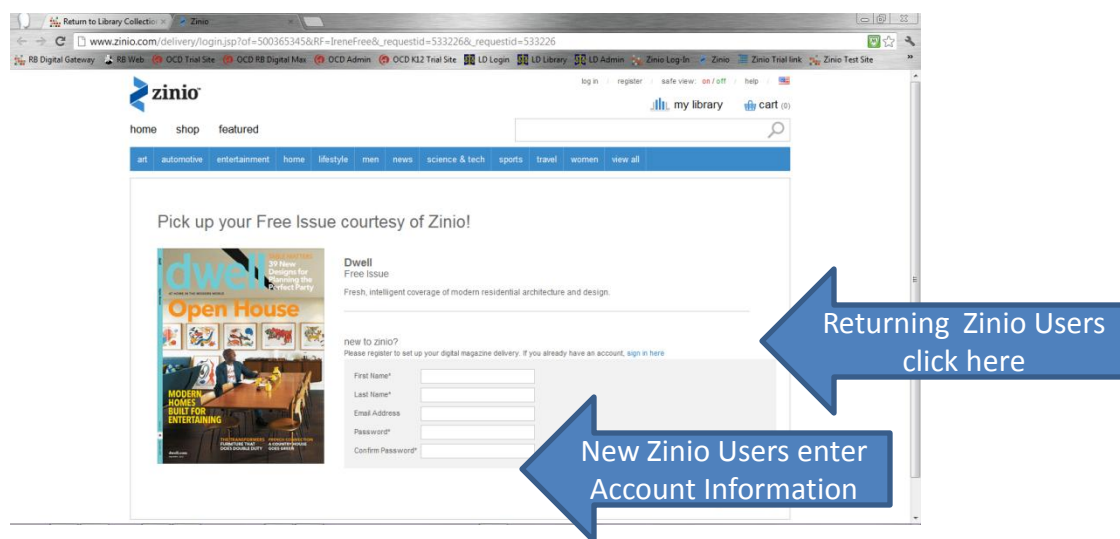

[Car and Driver](#)

8. Selecting a Zinio Digital Magazine from your Library Collection Site.

You have options for selecting magazines from your library's collection. Click on a magazine cover, scroll down the Title drop-down menu, or scroll down the Genre drop-down menu.

9. Create and Log-into Your Personal Zinio View Account

- After you select your first magazine in your Library Collection, a second browser window will open to Zinio.com.
- If you already have a consumer Zinio.com** - first log out of Zinio.com – so you can tie your existing account to your library account. Click on the **sign in here** link and your personal magazines and the one you selected from the library collection will appear in your Zinio.com view account.
- For NEW Zinio.com users** - you will need to create a free Zinio.com account to view your magazine. This Zinio.com account is required for you to view the magazines online – and to access the mobile Apps.
- This is a separate account from your library authenticated account created to select your library magazines.**